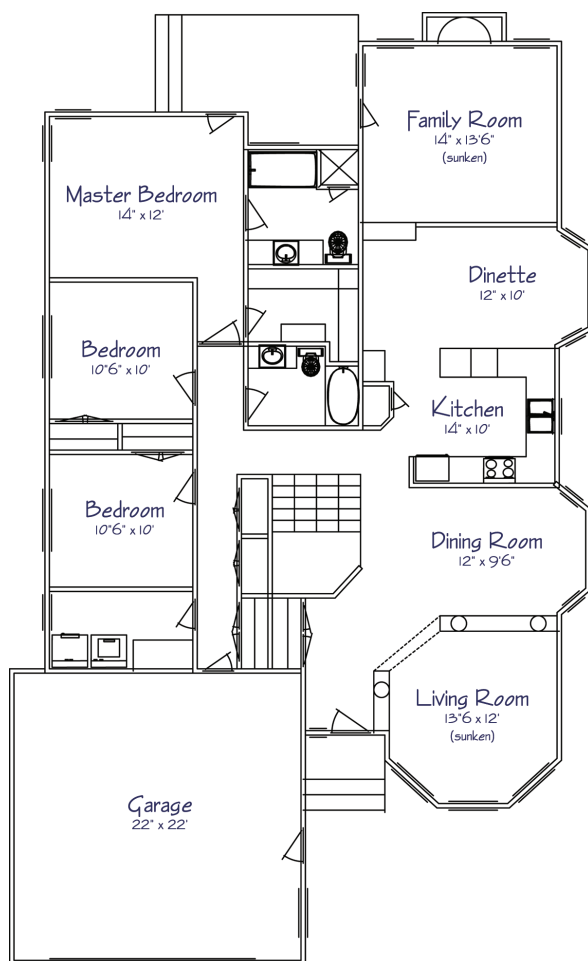

The Carlsbad

This stunning 1826 sq. ft. bungalow is as attractive inside as it is outside! This model includes three large bedrooms, an attractive living room and a functional family room!

For more information or specific details on this, or any of our home models, please contact us: