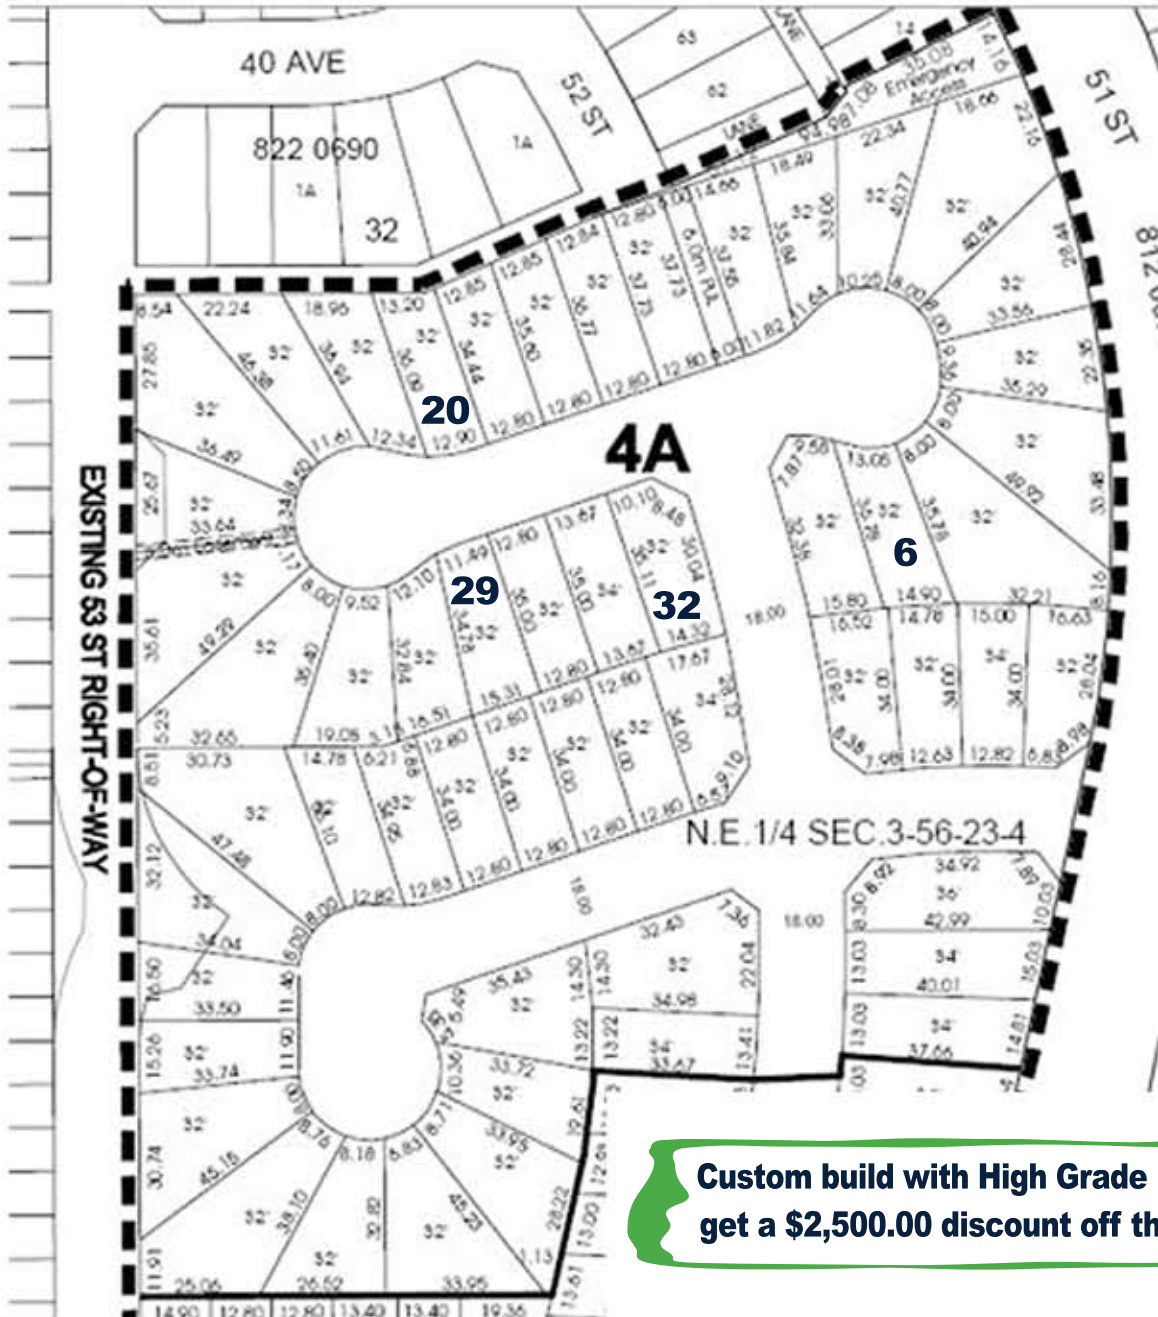

Landing Trail - Stage 4A

Custom build with High Grade Homes and get a \$2,500.00 discount off the lot price!

For More Information:

Lot Information and Pricing:

Lot 6:	34' Pocket	\$110,900
Lot 20:	SOLD	
Lot 29:	32' Pocket	\$110,000
Lot 32:	34' Pocket	\$110,900